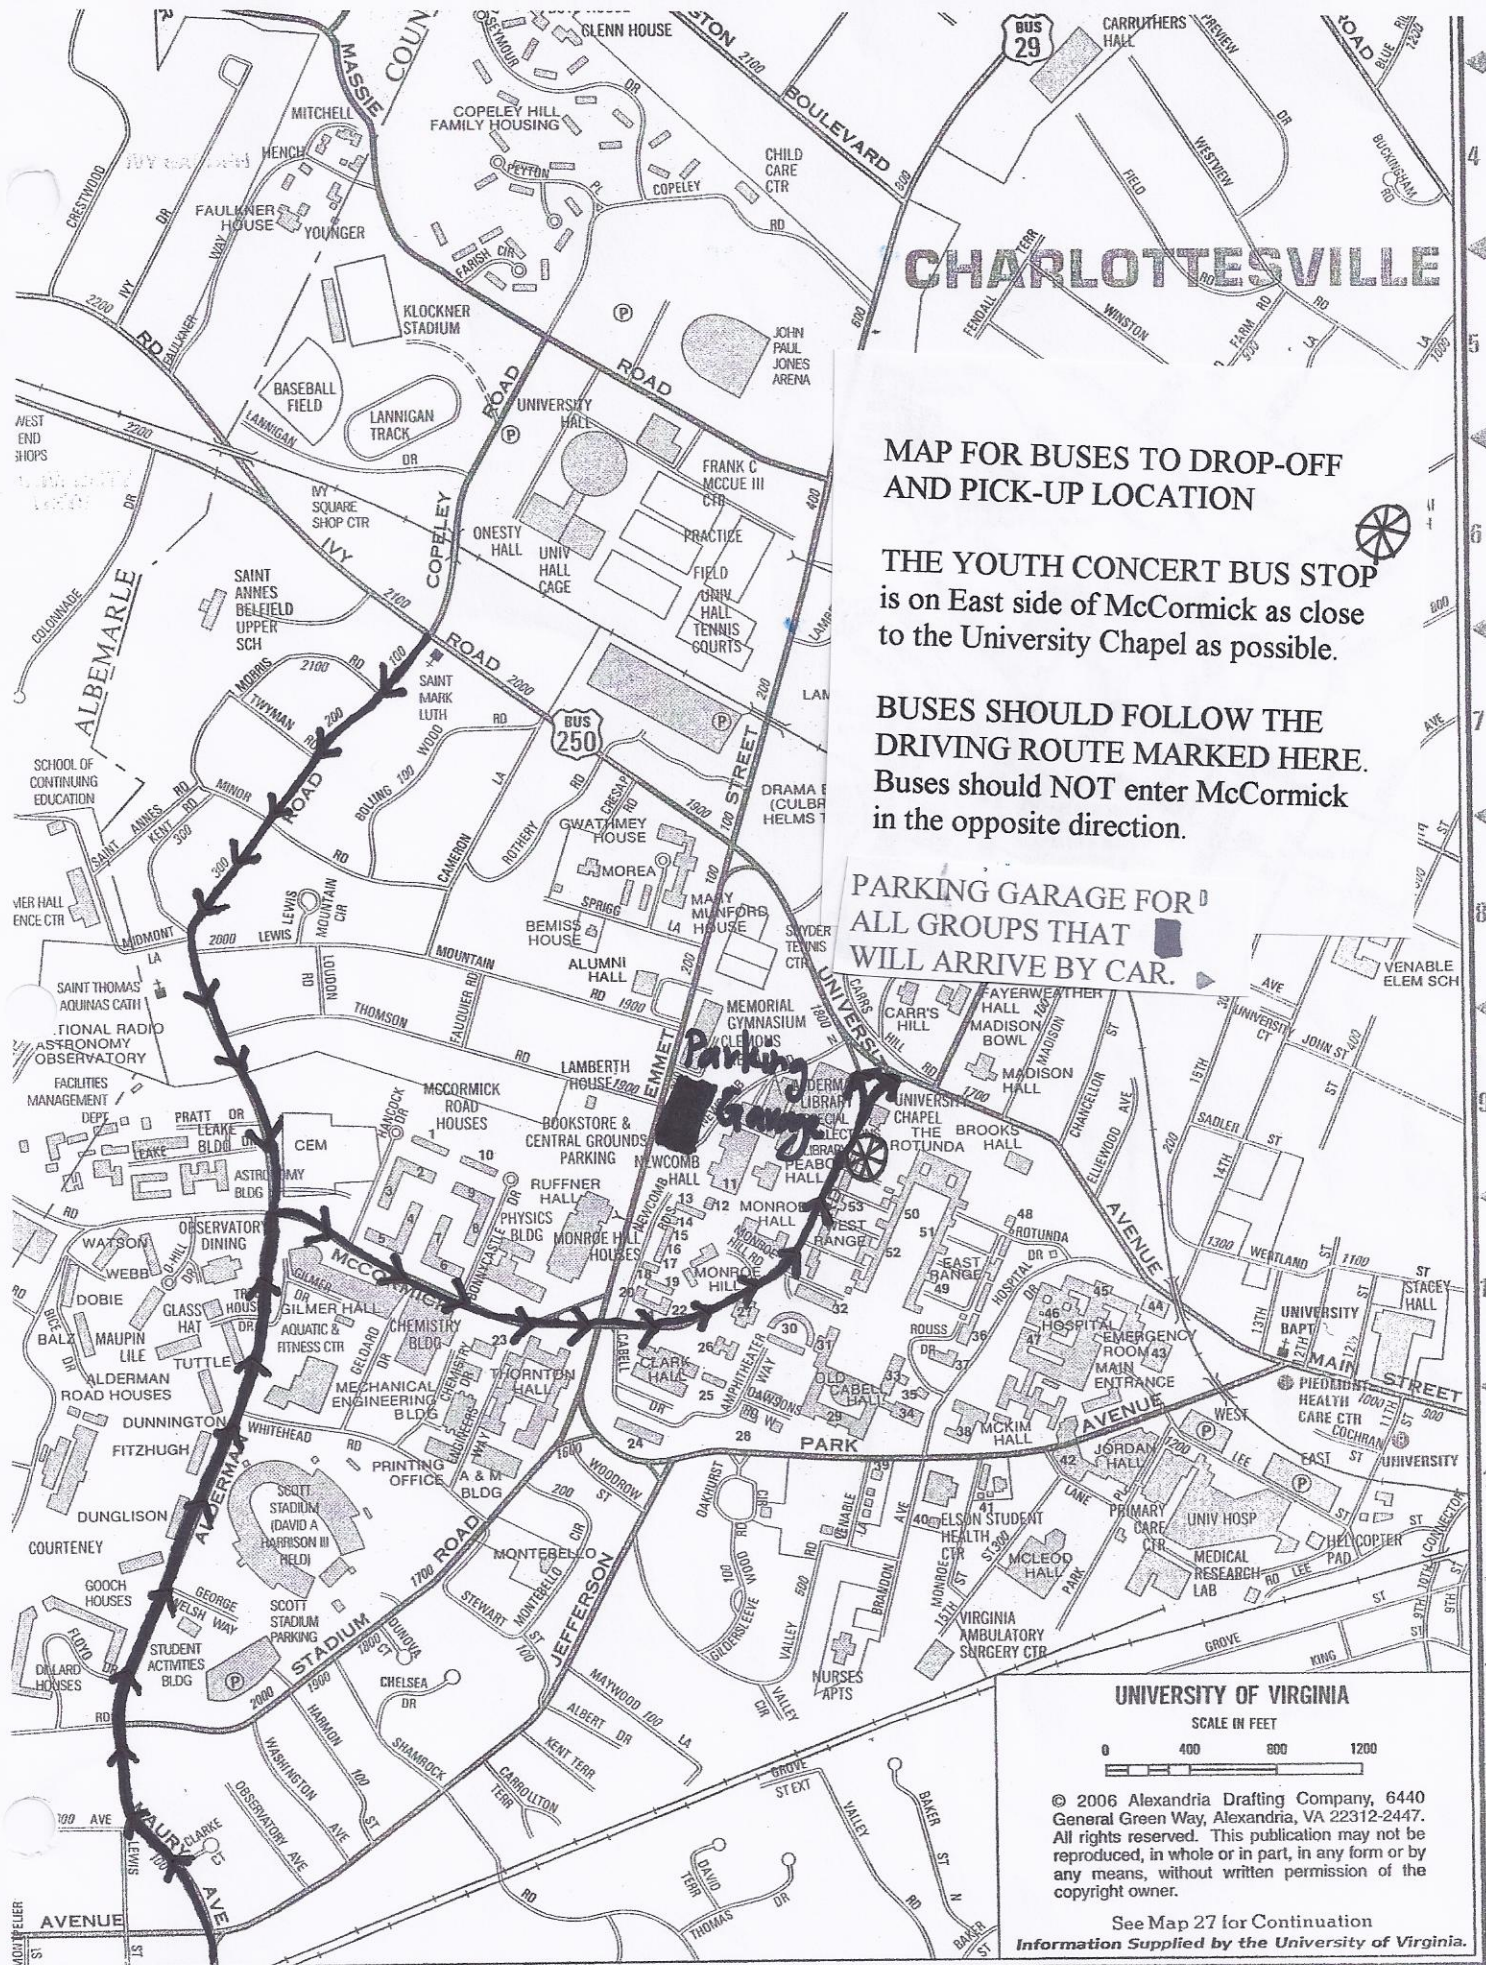

CHARLOTTESVILLE

MAP FOR BUSES TO DROP-OFF AND PICK-UP LOCATION

THE YOUTH CONCERT BUS STOP is on East side of McCormick as close to the University Chapel as possible.

BUSES SHOULD FOLLOW THE DRIVING ROUTE MARKED HERE. Buses should NOT enter McCormick in the opposite direction.

PARKING GARAGE FOR ALL GROUPS THAT WILL ARRIVE BY CAR.

UNIVERSITY OF VIRGINIA

SCALE IN FEET

© 2006 Alexandria Drafting Company, 6440 General Green Way, Alexandria, VA 22312-2447. All rights reserved. This publication may not be reproduced, in whole or in part, in any form or by any means, without written permission of the copyright owner.

See Map 27 for Continuation
Information Supplied by the University of Virginia.